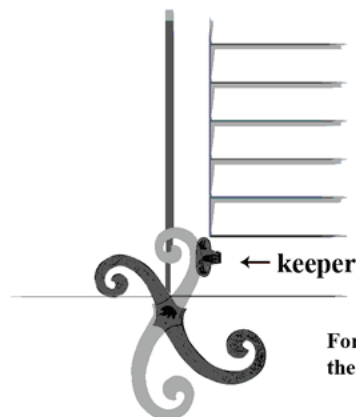

## Installation Instructions for Stamped Steel Hinges

### Stamped Steel Hinges

Frame construction

Brick construction

### “S” Holdbacks for Shutters

For side mount - apply keeper on the verticle stile where desired.